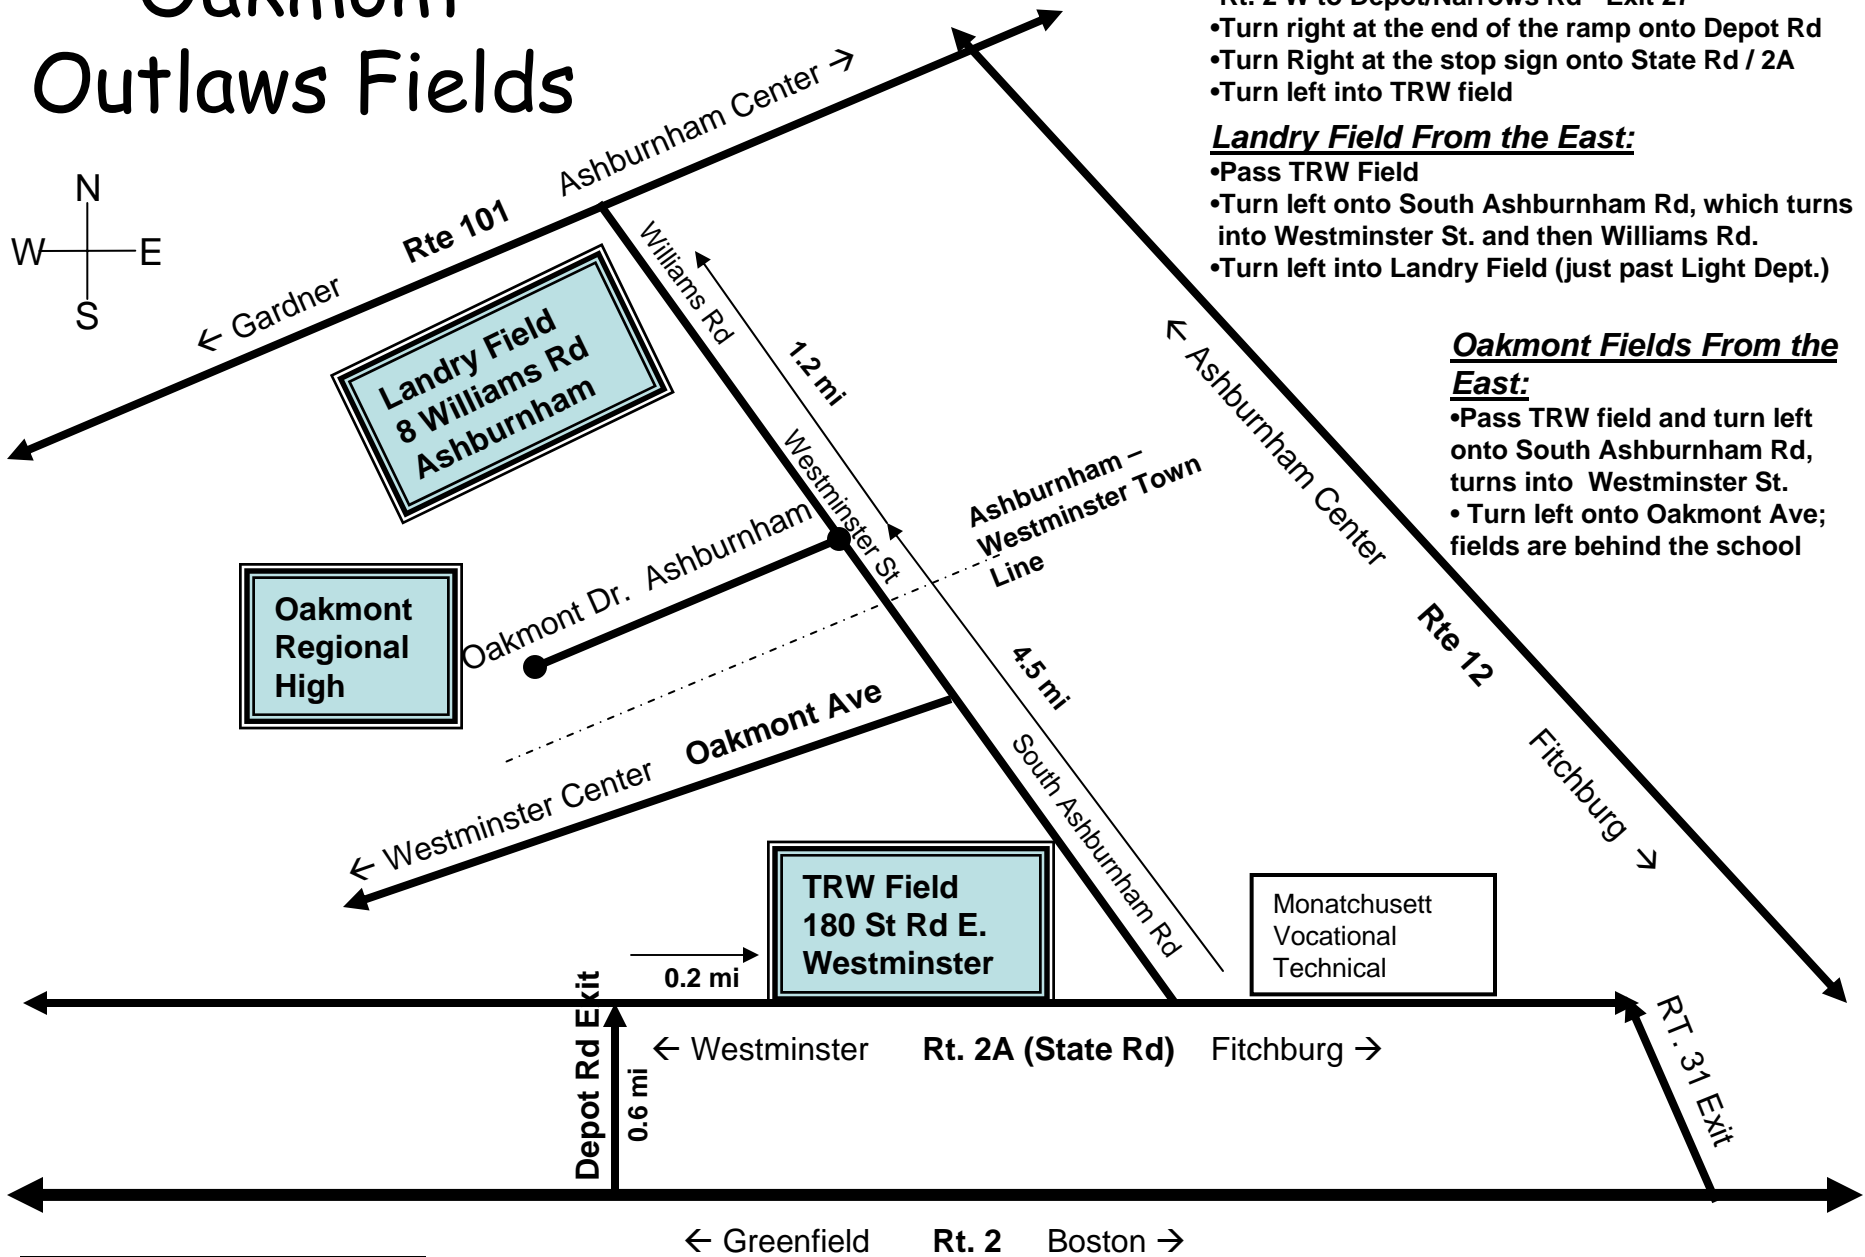

Oakmont Outlaws Fields

TRW Field From the East:

- Rt. 2 W to Depot/Narrows Rd - Exit 27
- Turn right at the end of the ramp onto Depot Rd
- Turn Right at the stop sign onto State Rd / 2A
- Turn left into TRW field

Landry Field From the East:

- Pass TRW Field
- Turn left onto South Ashburnham Rd, which turns into Westminister St. and then Williams Rd.
- Turn left into Landry Field (just past Light Dept.)

Oakmont Fields From the East:

- Pass TRW field and turn left onto South Ashburnham Rd, turns into Westminister St.
- Turn left onto Oakmont Ave; fields are behind the school

Please no pets